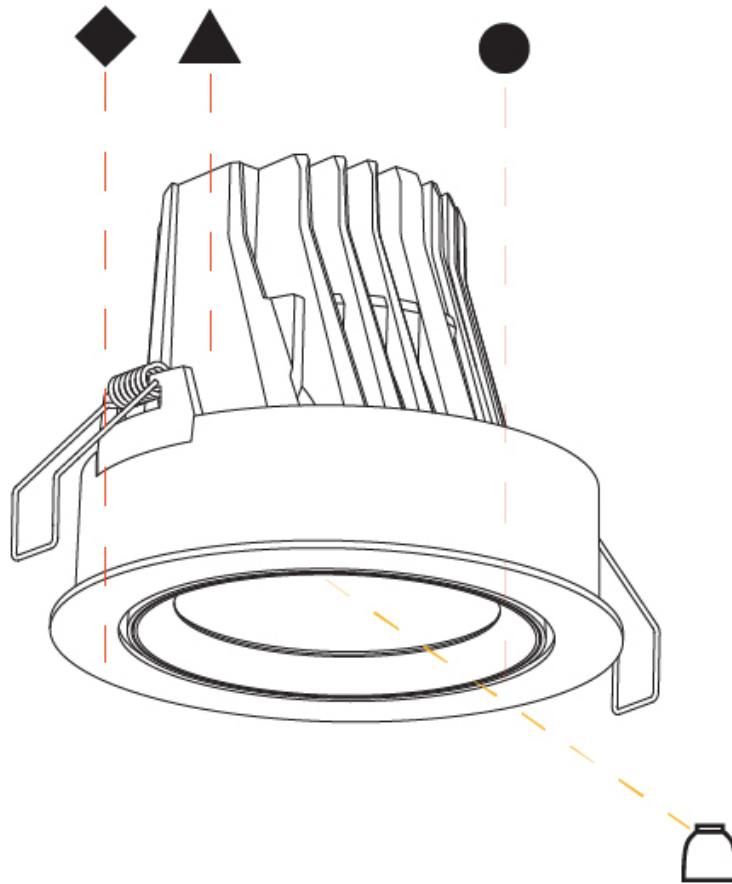

MECHANIQ ROUND RECESSED

A35040-

PROJECT	_____
TYPE	_____
SPECIFIER	_____
QUANTITY	_____
DATE	_____

A