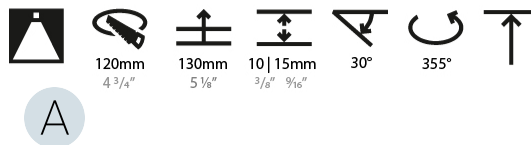

GENERAL

Series: Mechaniq Round
Brand: Prolicht
Division: Architectural
Mounting Type: Recessed
Mounting Location: Ceiling
Subcategory: Downlight

PHYSICAL

Shape: Round
Diameter (mm): 130
Diameter (in): 5 1/8
Height (mm): 108
Height (in): 4 1/4
Ceiling Thickness (mm): 10 / 12.5 / 15
Ceiling Thickness (in): 3/8 or 1/2 or 9/16
Min. Recessing Depth (mm): 130
Min. Recessing Depth (in): 5 1/8
Light Distribution: Adjustable / Downlight
Weight (kg): 0.707
Weight (lbs): 1.56
Fixture Finish: SSR / BKV / CWI / CRY / HAB / UFT / ITA / RUA / FTG / MYG / LOD / PUS / FRO / FUP / KIA / POP / BLS / SPG / MEY / GOH / GUM / CHC / COM / ABZ / JAG / OBR / MOS / ROR
Fixture Material: Aluminum Die Cast
Cut-out Measurements: 120mm / 4 3/4"

ELECTRICAL

Lamp Type: LED (Zhaga Standard)
Total Output Wattage (W): 12 / 15
Dimming: Tri-Mode (Non-Dimming and Phase Dimming (120Vac only) and 0-10V Dimming)
Driver Included: No
Driver Location: Recessed Housing
Driver Type: Constant Current - Universal
Housing: See components
Input Voltage (V): 120 - 277
Constant Current (MA): 350

LED

Number of LEDs: 1
Color Temperature (°K): 2700 / 3000 / 3500 / 4000
Max. Delivered Lumen (lm): 830 / 930 / 1010 / 1030
CRI: >90 CRI
Lamp Life (hrs): 50000

OPTICAL

Reflector°: 8
Adjustability: Rotational 355°, Tilt 30°

RATINGS AND CERTIFICATIONS

Certified By: Certified for North American Standards
IP rating: IP20