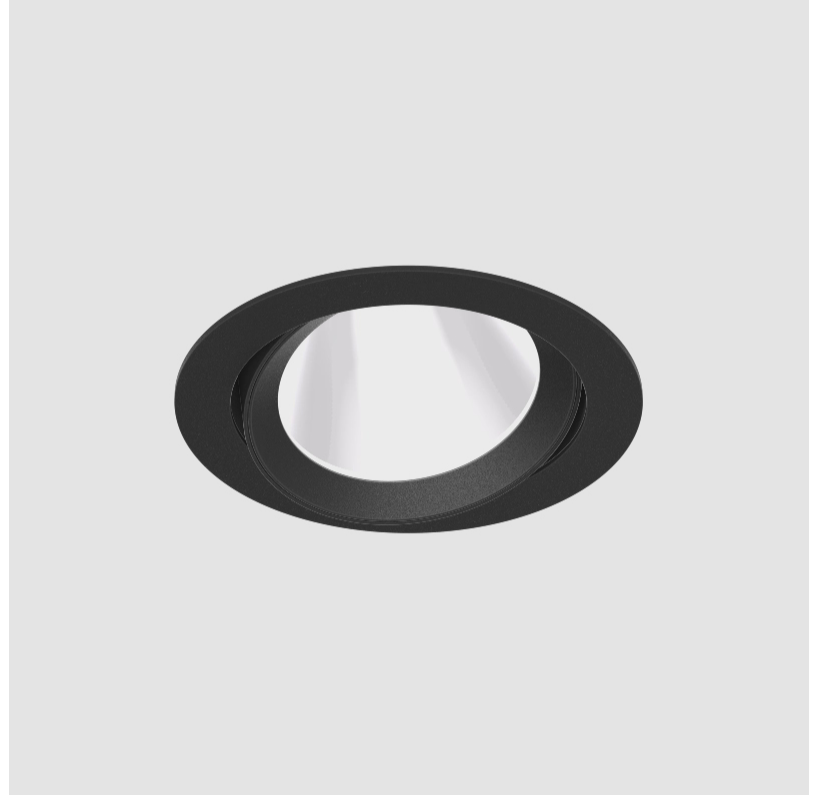

PHYSICAL

Shape: Round
Diameter (mm): 130
Diameter (in): 5 1/8
Height (mm): 108
Height (in): 4 1/4
Ceiling Thickness (mm): 10 / 12.5 / 15
Ceiling Thickness (in): 3/8 or 1/2 or 9/16
Min. Recessing Depth (mm): 130
Min. Recessing Depth (in): 5 1/8
Light Distribution: Adjustable / Downlight
Weight (kg): 0.707
Weight (lbs): 1.56
Fixture Finish: SSR / BKV / CWI / CRY / HAB / UFT / ITA / RUA / FTG / MYG / LOD / PUS / FRO / FUP / KIA / POP / BLS / SPG / MEY / GOH / GUM / CHC / COM / ABZ / JAG / OBR / MOS / ROR
Fixture Material: Aluminum Die Cast
Cut-out Measurements: 120mm / 4 3/4"

ELECTRICAL

Lamp Type: LED (Zhaga Standard)
Input Wattage (W): 28.6
Total Output Wattage (W): 26
Dimming: Tri-Mode (Non-Dimming and Phase Dimming (120Vac only) and 0-10V Dimming)
Driver Included: No
Driver Location: Recessed Housing
Driver Type: Constant Current - Universal
Driver Class: Class 2
Housing: See components
Input Voltage (V): 120 - 277
Constant Current (MA): 700

LED

Number of LEDs: 1
Color Temperature (°K): 2700 / 3000 / 3500 / 4000
Max. Delivered Lumen (lm): 2960 / 3030 / 3185 / 3250
CRI: >90 CRI
Lamp Life (hrs): 50000

OPTICAL

Reflector: 18 / 26 / 40
Adjustability: Rotational 355°; Tilt 30°

RATINGS AND CERTIFICATIONS

Certified By: Certified for North American Standards
IP rating: IP20

PROJECT
TYPE
SPECIFIER
QUANTITY
DATE

120mm 4 3/4"   130mm 5 1/8"   10 | 15mm 3/8" 9/16"   30°   355°

A