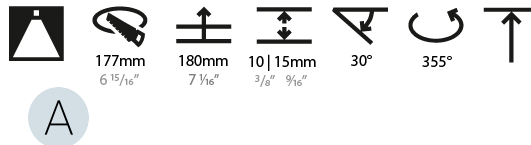

PHYSICAL

Shape: Round
Diameter (mm): 182
Diameter (in): 7 3/16
Height (mm): 155
Height (in): 6 1/8
Ceiling Thickness (mm): 10 / 12.5 / 15
Ceiling Thickness (in): 3/8 or 1/2 or 9/16
Min. Recessing Depth (mm): 180
Min. Recessing Depth (in): 7 1/16
Light Distribution: Adjustable / Downlight
Weight (kg): 1.736
Weight (lbs): 3.83
Fixture Finish: SSR / BKV / CWI / CRY / HAB / UFT / ITA / RUA / FTG / MYG / LOD / PUS / FRO / FUP / KIA / POP / BLS / SPG / MEY / GOH / GUM / CHC / COM / ABZ / JAG / OBR / MOS / ROR
Fixture Material: Aluminum Die Cast
Cut-out Measurements: 177mm / 6 15/16"

ELECTRICAL

Lamp Type: LED (Zhaga Standard)
Input Wattage (W): 46.2
Total Output Wattage (W): 41.9
Dimming: Tri-Mode (Non-Dimming and Phase Dimming (120Vac only) and 0-10V Dimming)
Driver Included: No
Driver Location: Recessed Housing
Driver Type: Constant Current - Universal
Driver Class: Class 2
Housing: See components
Input Voltage (V): 120 - 277
Constant Current (MA): 1050

LED

Number of LEDs: 1
Color Temperature (°K): 2700 / 3000 / 3500 / 4000
Max. Delivered Lumen (lm): 4030 / 4130 / 4342 / 4430
CRI: >90 CRI
Lamp Life (hrs): 50000

OPTICAL

Reflector: 12 / 24 / 40
Adjustability: Rotational 355°; Tilt 30°

RATINGS AND CERTIFICATIONS

Certified By: Certified for North American Standards
IP rating: IP20

PROJECT
TYPE
SPECIFIER
QUANTITY
DATE